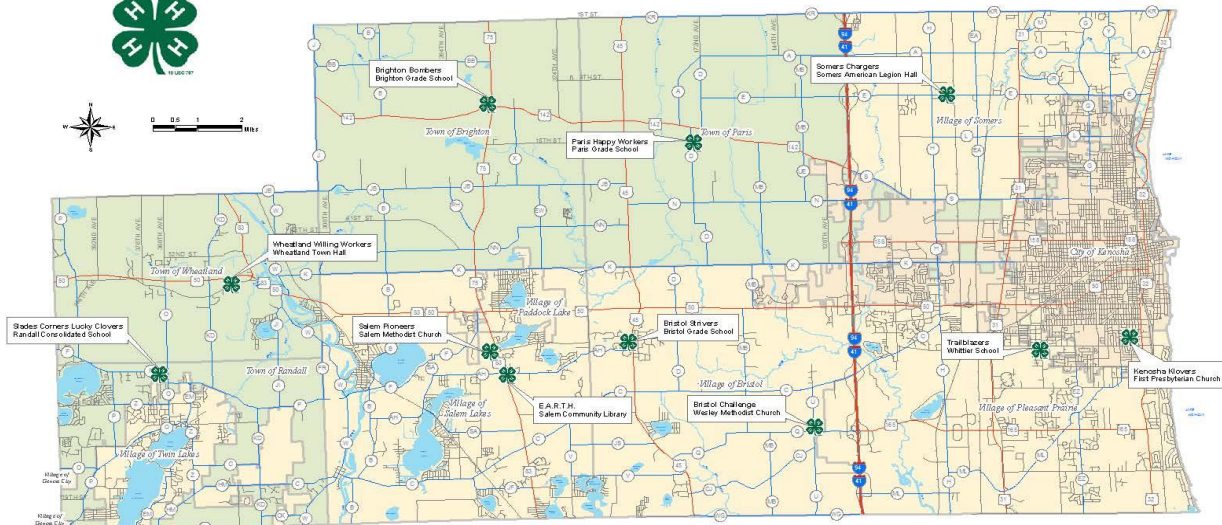

4-H CLUB LOCATIONS

KENOSHA COUNTY, WISCONSIN

Kenosha County 4-H Clubs

Name of Club	Meetings	Contact Person(s)	Phone Number
Brighton Bombers/Explorers	1 st Monday, 7 pm Brighton School Cafeteria	Kim Springer	(262) 878-0321
Bristol Challenge	1 st Tuesday, 7 pm Wesley Methodist Chapel on U Other places October, April, May	Kelly Slagle Regina LaForge	(815) 847-8244 (262) 577-1920
Bristol Strivers	1 st Tuesday, 7 pm Bristol Grade School		
E.A.R.T.H. Adventurers	1 st Monday, 1 pm Community Library, Salem	Heather Boeckenstedt	(262) 537-2609
Kenosha Klovers	1 st Tuesday, 6:30 pm First Presbyterian Church in Kenosha	Erika Behling	(262) 818-3126
Paris Happy Workers	2 nd Monday, 7 pm Paris Elementary School	Jane Weis	(262) 206-7003
Salem Pioneers	2 nd Monday, 7 pm Salem Methodist Church	Sue Grulich	(262) 843-2508
Slades Corners Lucky Clovers	2 nd Monday, 7 pm Randall Grade School	Dorothy Runge-Asboth Kim Diedrich	(262) 767-9977 (262) 877-3092
Somers Chargers	1 st Monday, 7 pm American Legion Somers	Hannah Baker	(262) 818-1668
Trail Blazers	1 st Friday, 7 pm Whittier Elementary School	Wendy Haugstad	(262)697-9264
Wheatland Willing Workers	1 st Thursday, 7 pm Wheatland Town Hall	Lori Harpster Jeanette Epping	(262) 758-4014 (262) 537-2958